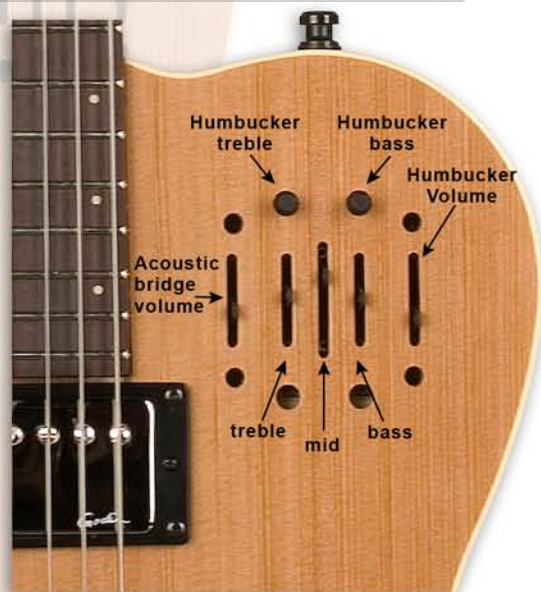

Godin

A6 ULTRA LEFT

Electro-Acoustic Steel String with custom preamp to blend between humbucker & acoustic bridge

Specs

- Mahogany neck
- Rosewood Fingerboard
- 16" (406 mm) fingerboard radius
- 25 1/2" (647.5 mm) Scale
- 1 11/16" (43 mm) nut width
- Chambered Silver leaf maple body
- Solid Cedar Top
- Custom preamp with 3-band EQ and acoustic bridge volume
- Custom Godin Humbucker with separate volume, treble & bass controls
- Dual outputs: electric & acoustic/mix
- Feedback free at high volumes
- Colors: Natural SG-

Includes Godin gig bag -

Custom preamp

A6 Ultra: dual outputs