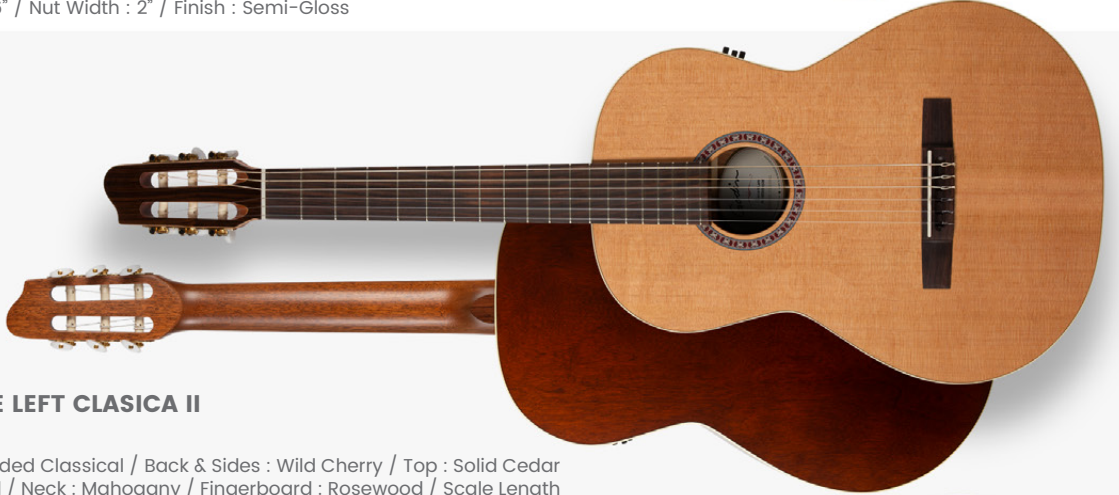

051861 - ETUDE LEFT CLASICA II

Body Size : Left-Handed Classical / Back & Sides : Wild Cherry / Top : Solid Cedar / Bridge : Rosewood / Neck : Mahogany / Fingerboard : Rosewood / Scale Length : 25.66" / Nut Width : 2" / Finish : Semi-Gloss / Electronics : Clasica II