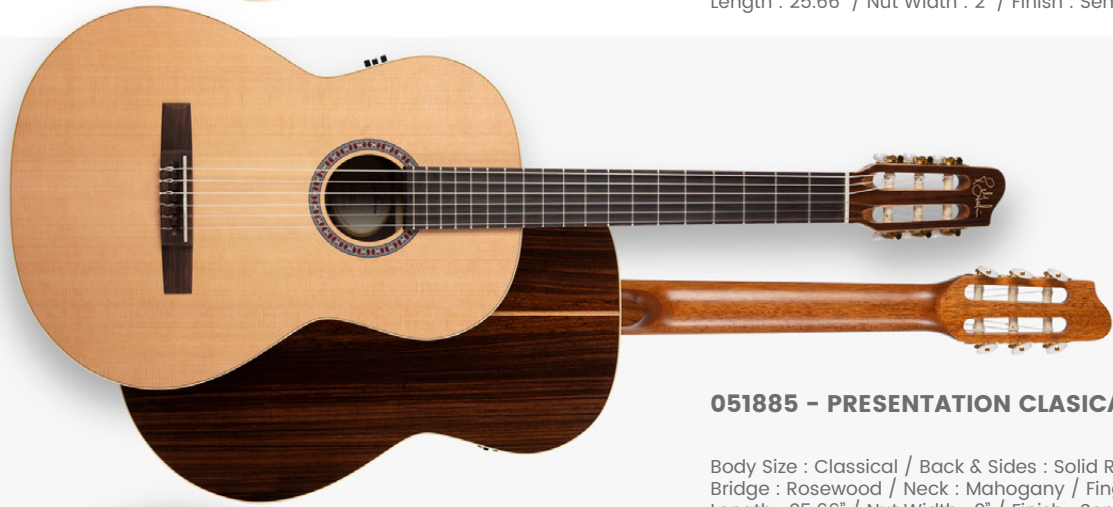

**051830 - CONCERT CW CLASICA II**

Body Size : CW Classical / Back & Sides : Solid Mahogany / Top : Solid Cedar /  
Bridge : Rosewood / Neck : Mahogany / Fingerboard : Rosewood / Scale  
Length : 25.66" / Nut Width : 2" / Finish : High-Gloss / Electronics : Clasica II

**PRESENTATION/  
COLLECTION**

**049752 - PRESENTATION**

Body Size : Classical / Back & Sides : Solid Rosewood / Top : Solid Cedar /  
Bridge : Rosewood / Neck : Mahogany / Fingerboard : Rosewood / Scale  
Length : 25.66" / Nut Width : 2" / Finish : Semi-Gloss