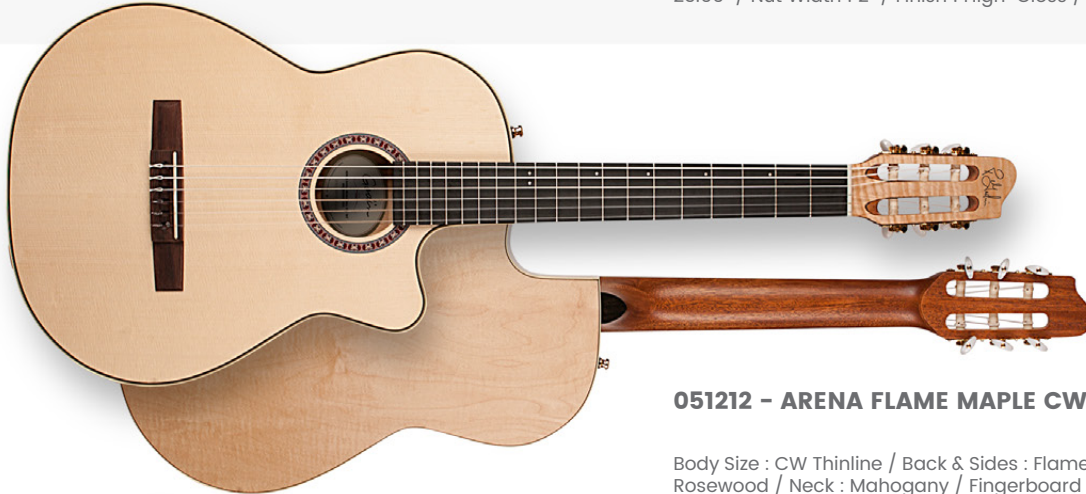

051212 - ARENA FLAME MAPLE CW EQ

Body Size : CW Thinline / Back & Sides : Flame Maple / Top : Solid Spruce / Bridge : Rosewood / Neck : Mahogany / Fingerboard : Richlite / Scale Length : 25.66" / Nut Width : 2" / Finish : High-Gloss / Electronics : LR Baggs Element