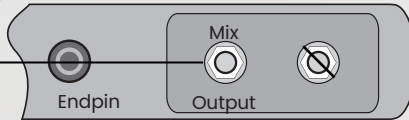

Godin
Radium-X

single output :

Bridge Mag. / Both / Neck Mag.

In Blend-Mode :

Blend Knob for Acoustic / Electric Mix

Magnetic Volume

3-way Toggle for :
Acoustic / Blend / Magnetic

Master Tone (Magnetics)

dual outputs :

Bridge Mag. / Both / Neck Mag.

Acoustic Volume

Magnetic Volume

3-way Toggle for :
Acoustic / Blend / Magnetic

Master Tone (Magnetics)